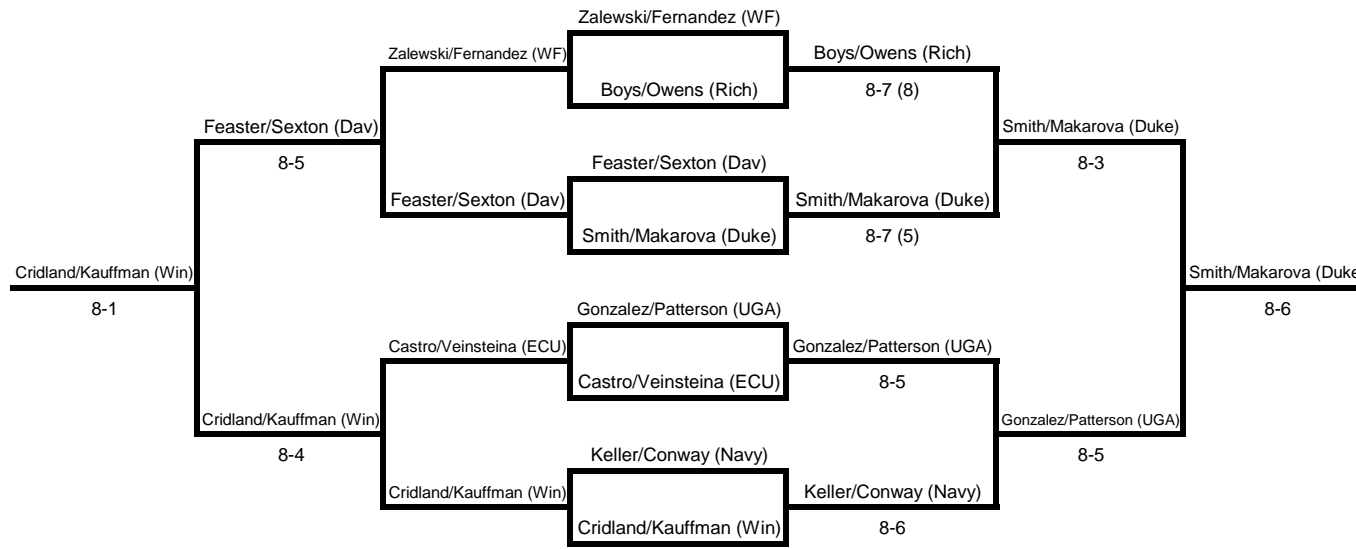

2016 WFU Fall Invite

September 30-October 2
Wake Forest Tennis Complex

A Doubles