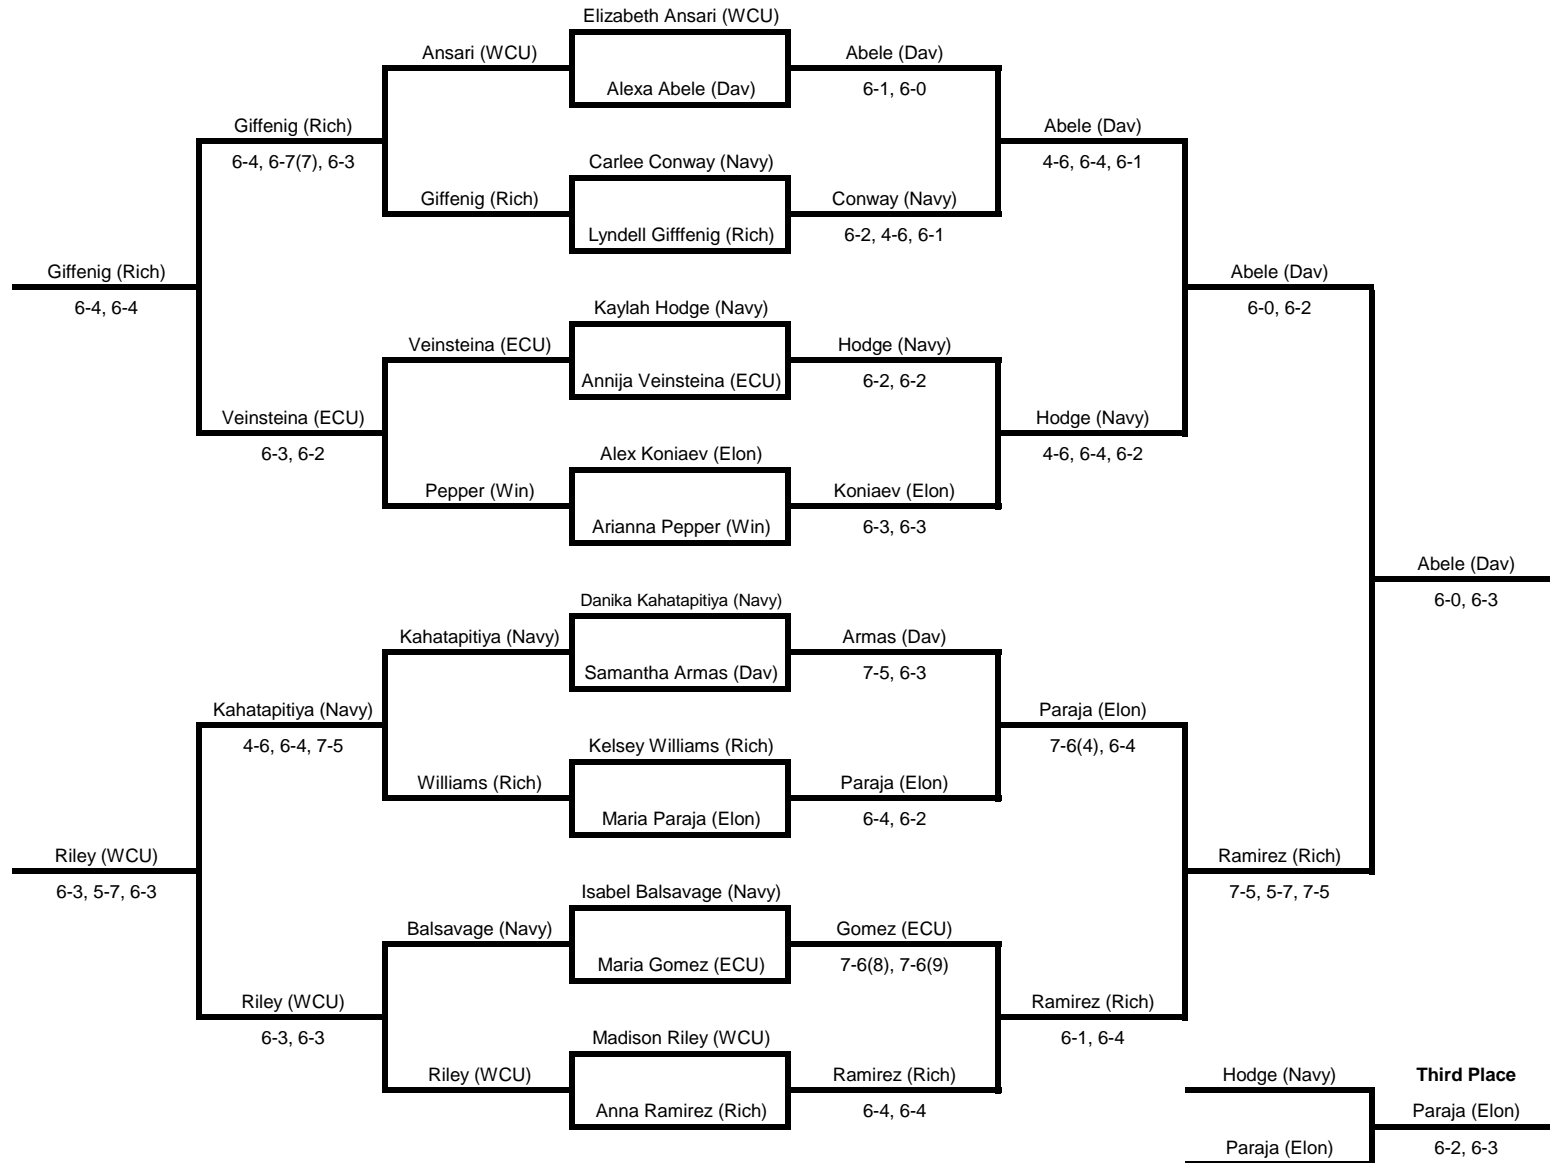

2016 WFU Fall Invite

September 30-October 2
Wake Forest Tennis Complex

D SINGLES

Updated 10/2/2016
2:12 PM