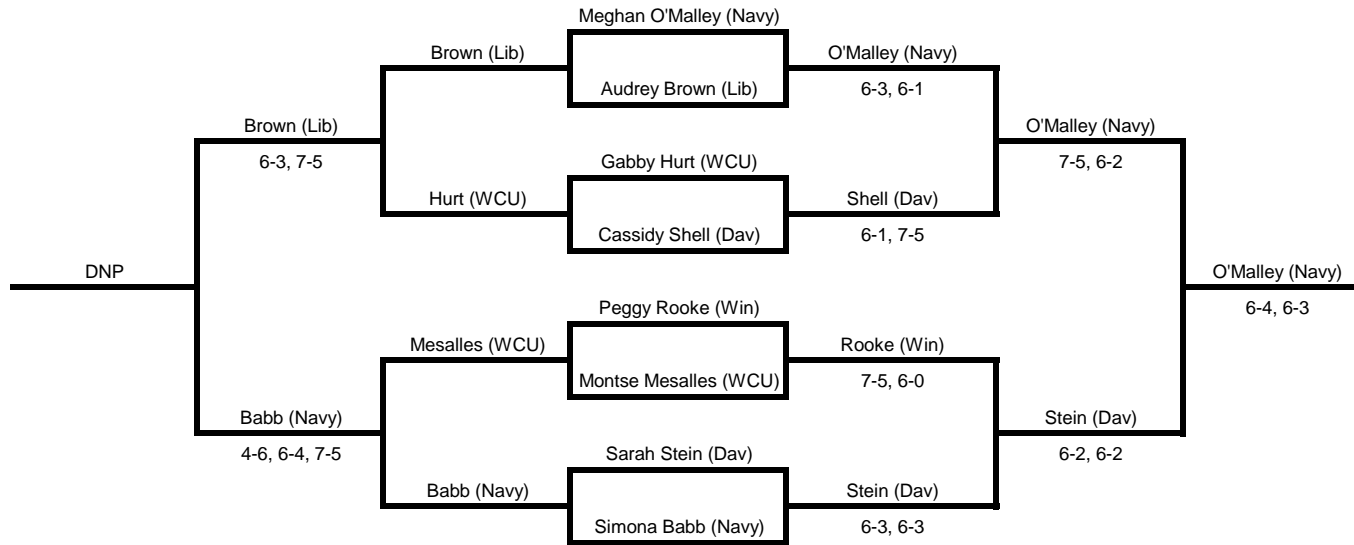

2016 WFU Fall Invite

September 30-October 2
Wake Forest Tennis Complex

E SINGLES