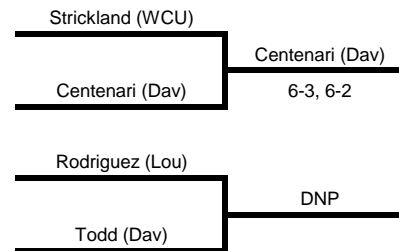

## C SINGLES

13th Place Bracket

Fifth Place Bracket

Castro (ECU) vs. Rodriguez (Lou) Sunday 9:00 AM In  
Storozheva (ECU) vs. Todd (Dav) Sunday 9:00 AM Out

Rodriguez (Lou) 2-6, 7-6(3), 6-0  
Todd (Dav) 6-3, 6-3