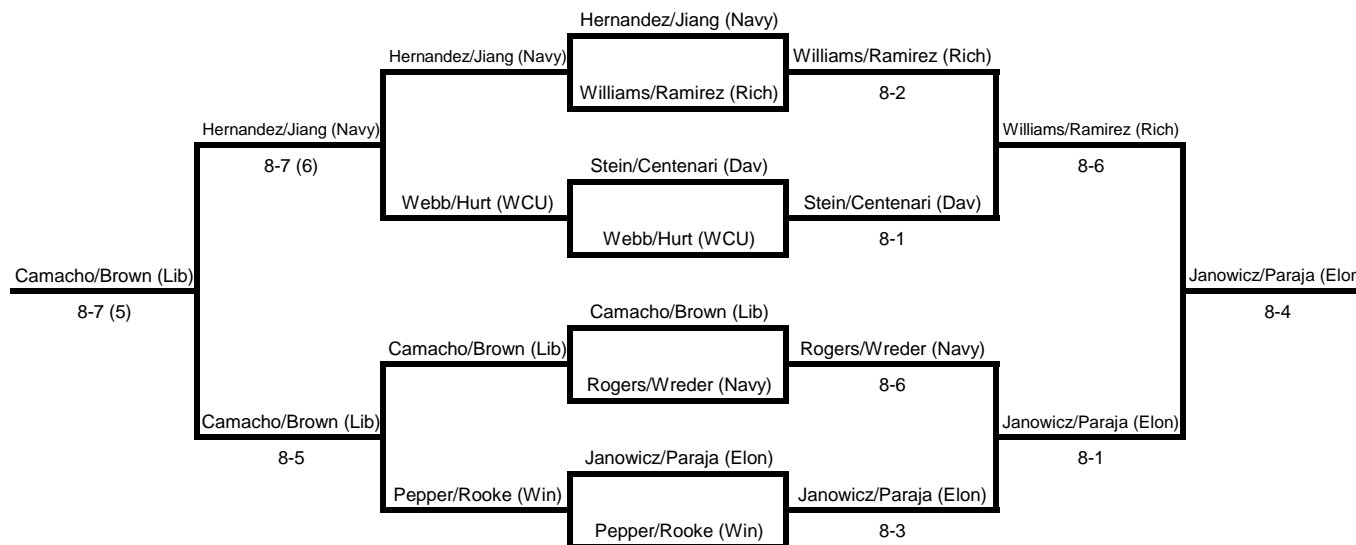

2016 WFU Fall Invite

September 30-October 2
Wake Forest Tennis Complex

D Doubles